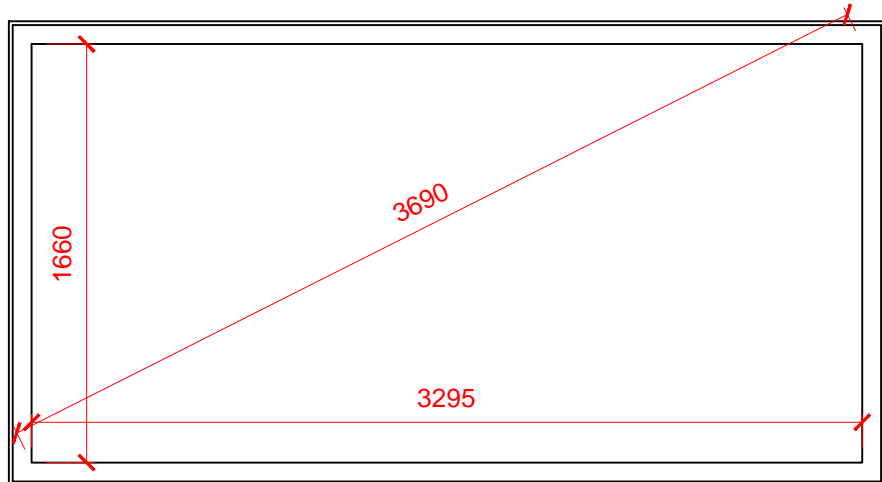

Standard Lantern 1
To Suit Internal Dims Upstand
3295mm x 2205mm

Standard Lantern 2
To Suit Internal Dims Upstand
2750mm x 2205mm

Standard Lantern 3
To Suit Internal Dims Upstand
2205mm x 2205mm

Standard Lantern 4
To Suit Internal Dims Upstand
3295mm x 1660mm

Standard Lantern 5
To Suit Internal Dims Upstand
2750mm x 1660mm

Standard Lantern 6
To Suit Internal Dims Upstand
1660mm x 1660mm

Standard Lantern 7
To Suit Internal Dims Upstand
2205mm x 1115mm

Standard Lantern 8
To Suit Internal Dims Upstand
1660mm x 1115mm

Standard Lantern 9
To Suit Internal Dims Upstand
1115mm x 1115mm