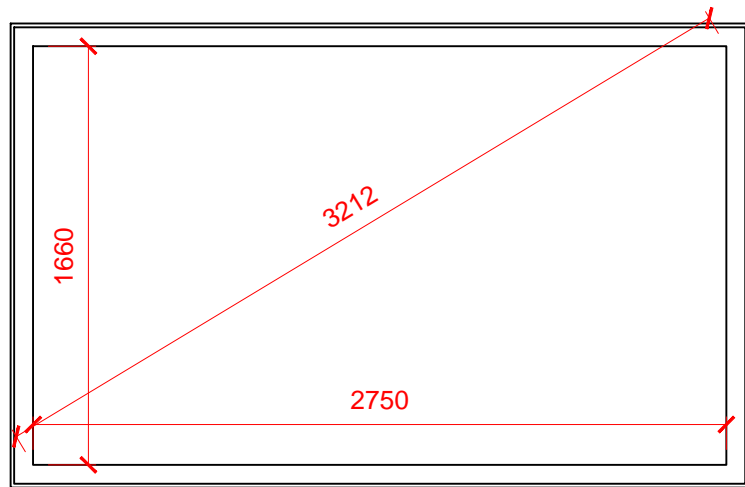

Standard Lantern 1
To Suit Internal Dims Upstand
3295mm x 2205mm

Standard Lantern 2
To Suit Internal Dims Upstand
2750mm x 2205mm

Standard Lantern 3
To Suit Internal Dims Upstand
2205mm x 2205mm

Standard Lantern 4
To Suit Internal Dims Upstand
3295mm x 1660mm

Standard Lantern 5
To Suit Internal Dims Upstand
2750mm x 1660mm

Standard Lantern 6
To Suit Internal Dims Upstand
1660mm x 1660mm

Standard Lantern 7
To Suit Internal Dims Upstand
2205mm x 1115mm

Standard Lantern 8
To Suit Internal Dims Upstand
1660mm x 1115mm

Standard Lantern 9
To Suit Internal Dims Upstand
1115mm x 1115mm