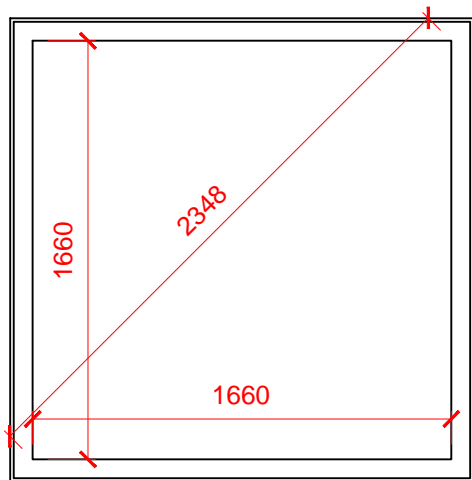

Standard Lantern 1
To Suit Internal Dims Upstand
3295mm x 2205mm

Standard Lantern 2
To Suit Internal Dims Upstand
2750mm x 2205mm

Standard Lantern 3
To Suit Internal Dims Upstand
2205mm x 2205mm

Standard Lantern 4
To Suit Internal Dims Upstand
3295mm x 1660mm

Standard Lantern 5
To Suit Internal Dims Upstand
2750mm x 1660mm

Standard Lantern 6
To Suit Internal Dims Upstand
1660mm x 1660mm

Standard Lantern 7
To Suit Internal Dims Upstand
2205mm x 1115mm

Standard Lantern 8
To Suit Internal Dims Upstand
1660mm x 1115mm

Standard Lantern 9
To Suit Internal Dims Upstand
1115mm x 1115mm