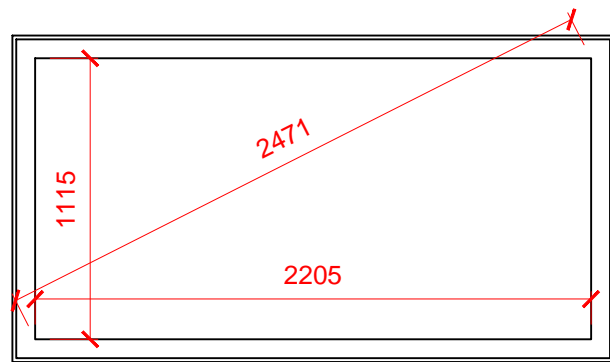

Standard Lantern 1
To Suit Internal Dims Upstand
3295mm x 2205mm

Standard Lantern 2
To Suit Internal Dims Upstand
2750mm x 2205mm

Standard Lantern 3
To Suit Internal Dims Upstand
2205mm x 2205mm

Standard Lantern 4
To Suit Internal Dims Upstand
3295mm x 1660mm

Standard Lantern 5
To Suit Internal Dims Upstand
2750mm x 1660mm

Standard Lantern 6
To Suit Internal Dims Upstand
1660mm x 1660mm

Standard Lantern 7
To Suit Internal Dims Upstand
2205mm x 1115mm

Standard Lantern 8
To Suit Internal Dims Upstand
1660mm x 1115mm

Standard Lantern 9
To Suit Internal Dims Upstand
1115mm x 1115mm