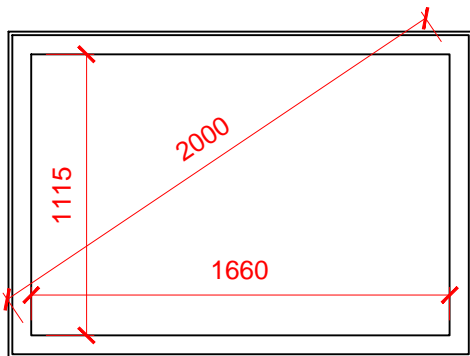

Standard Lantern 1
To Suit Internal Dims Upstand
3295mm x 2205mm

Standard Lantern 2
To Suit Internal Dims Upstand
2750mm x 2205mm

Standard Lantern 3
To Suit Internal Dims Upstand
2205mm x 2205mm

Standard Lantern 4
To Suit Internal Dims Upstand
3295mm x 1660mm

Standard Lantern 5
To Suit Internal Dims Upstand
2750mm x 1660mm

Standard Lantern 6
To Suit Internal Dims Upstand
1660mm x 1660mm

Standard Lantern 7
To Suit Internal Dims Upstand
2205mm x 1115mm

Standard Lantern 8
To Suit Internal Dims Upstand
1660mm x 1115mm

Standard Lantern 9
To Suit Internal Dims Upstand
1115mm x 1115mm