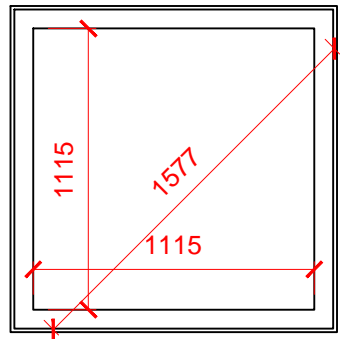

Standard Lantern 1
To Suit Internal Dims Upstand
3295mm x 2205mm

Standard Lantern 2
To Suit Internal Dims Upstand
2750mm x 2205mm

Standard Lantern 3
To Suit Internal Dims Upstand
2205mm x 2205mm

Standard Lantern 4
To Suit Internal Dims Upstand
3295mm x 1660mm

Standard Lantern 5
To Suit Internal Dims Upstand
2750mm x 1660mm

Standard Lantern 6
To Suit Internal Dims Upstand
1660mm x 1660mm

Standard Lantern 7
To Suit Internal Dims Upstand
2205mm x 1115mm

Standard Lantern 8
To Suit Internal Dims Upstand
1660mm x 1115mm

Standard Lantern 9
To Suit Internal Dims Upstand
1115mm x 1115mm